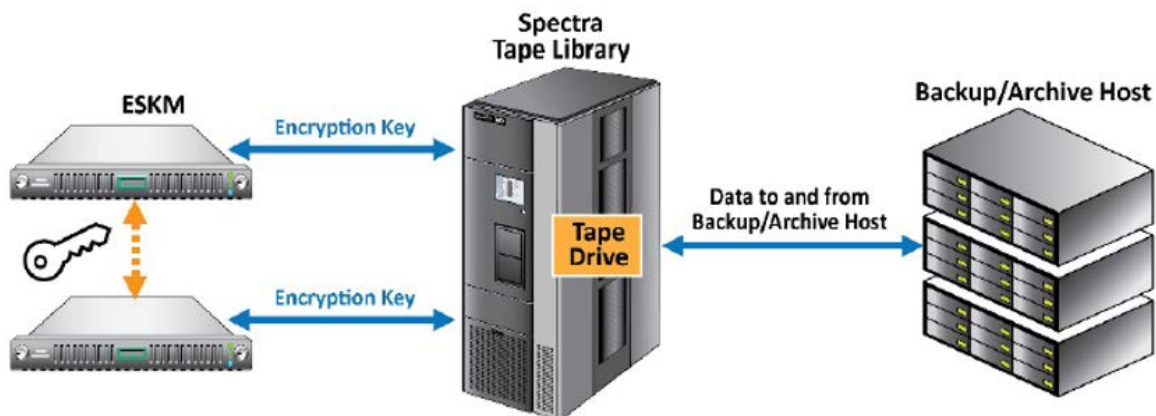

Tape Library Key Management and Data Encryption with ESKM and Spectra Logic

Technology Alliance Partner Solution Brief

Today's enterprises must protect sensitive data that is stored and archived on enterprise tape systems from loss or misuse. Continuous access to data protected by strong encryption, and a reliable key manager to automate authorized access to keys, help ensure appropriate controls are in place to manage and audit compliance with data protection policies. Together Micro Focus ESKM and Spectra Logic provide an integrated solution to protect sensitive data-at-rest.

How ESKM and Spectra Logic Tape Library Integrate:

- ESKM seamlessly interoperates with Spectra Logic libraries to safely store keys and automate key lifecycle management.
- Keys retrieved by authorized libraries encrypt-decrypt data on tape

The ESKM and Spectra Logic Solution:

Confidently archive sensitive data-such as PCI, ePHI and other PII-to tape using proven AES encryption and achieve high-assurance long-term management of keys. Micro Focus and Spectra Logic offer a prequalified, integrated approach to data security. When tape backups are vaulted off-site to disaster recovery centers, encrypted data is at lower risk of exposure to loss. If disaster strikes, tapes can be restored while data retention periods are in place.

The distributed, redundant deployment of HPE ESKM appliances with automated key replication enables tapes that are written at one site to be read at similar sites.

Figure 1: ESKM and Spectra Logic Architecture